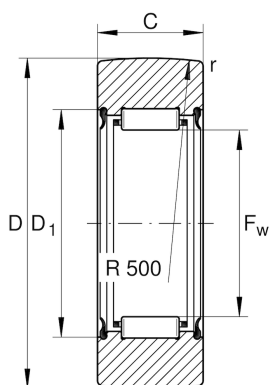

RNA2203-2RSR

Yoke type track roller

Schaeffler ID:
0000272510000

Yoke type track rollers RNA22...-2RSR,
without axial guidance, lip seals on both
sides

Technical information

Main Dimensions & Performance Data

D	40 mm	Outside diameter
F _w	22 mm	Under roller diameter
C	15.8 mm	Width, outer ring
C _{r w}	9,900 N	Basic dynamic load rating, radial
C _{0r w}	14,200 N	Basic static load rating, radial
C _{ur w}	1,870 N	Fatigue load limit, radial
n _{D G}	3,000 1/min	Speed on permanent grease lubrication
	94.61 g	Weight

Dimensions

D _{1 min}	28 mm	Minimum mounting dimension
r _{min}	1 mm	Minimum chamfer dimension
R	500 mm	Radius of outer ring outside profile